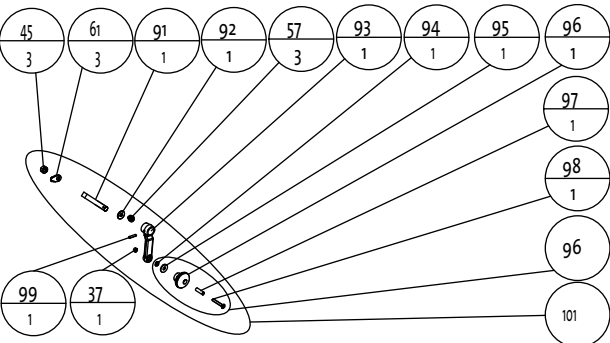

Håndtak sidedør / handle side door

Del-liste/Part list Jøtul F 600

Jøtul AS Fredrikstad, Norway	Drawing no. 3-2715-Po3	Date: 17.09.2020
---------------------------------	---------------------------	---------------------