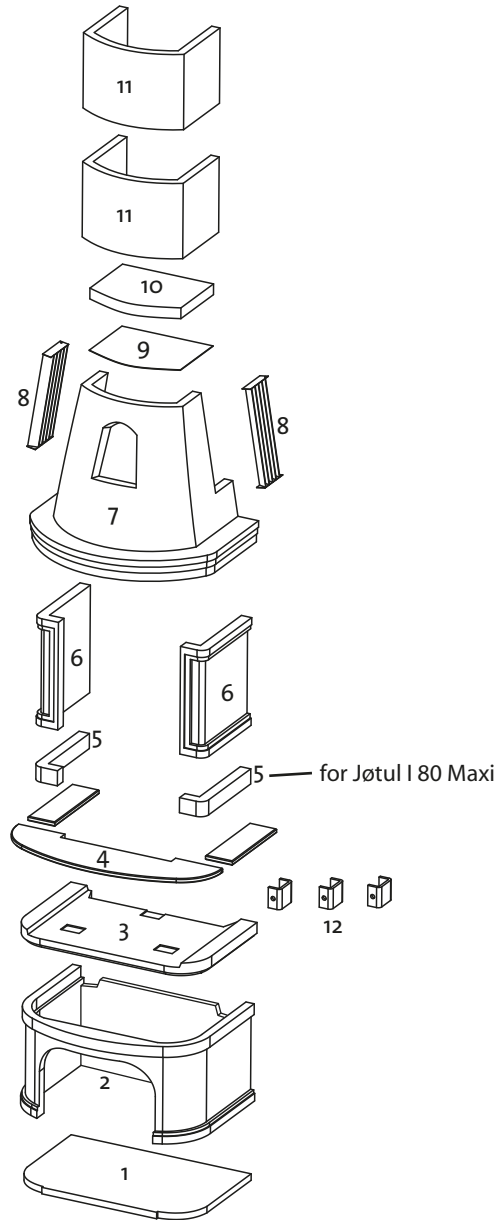

Jøtul S 16 W

Jøtul S 16 C

Del-liste/Partlist Jøtul S 16 C/W

Jøtul AS
Fredrikstad, Norway

Tegning nr:
4-4437-PO1

Date:
Jan. 2012