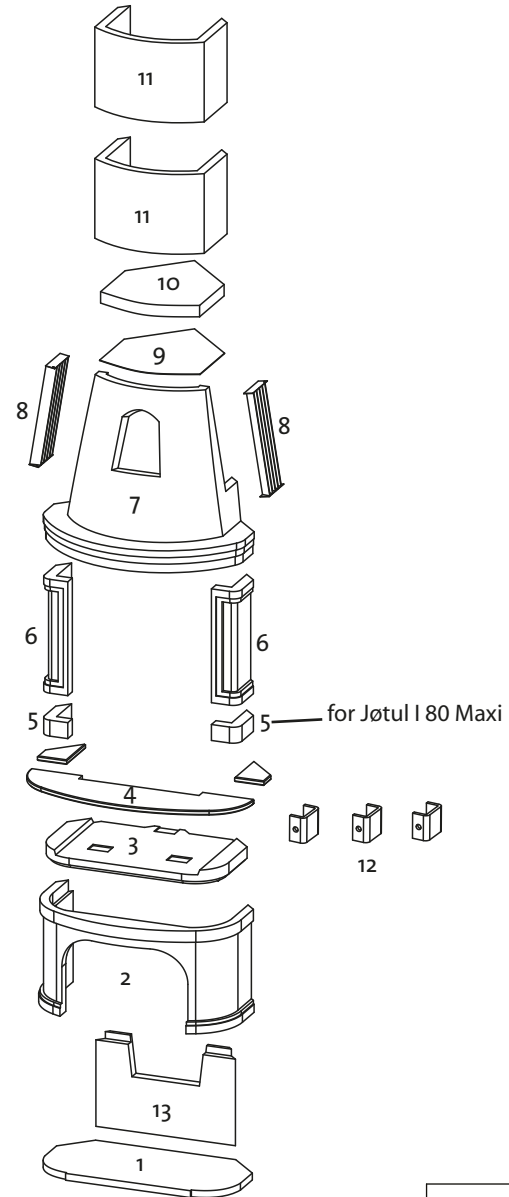

Jøtul S 16 W

Jøtul S 16 C

Del-liste/Partlist Jøtul S 16 C/W

Jøtul AS
Fredrikstad, Norway

Tegning nr:
4-4437-PO1

Date:
Jan. 2012